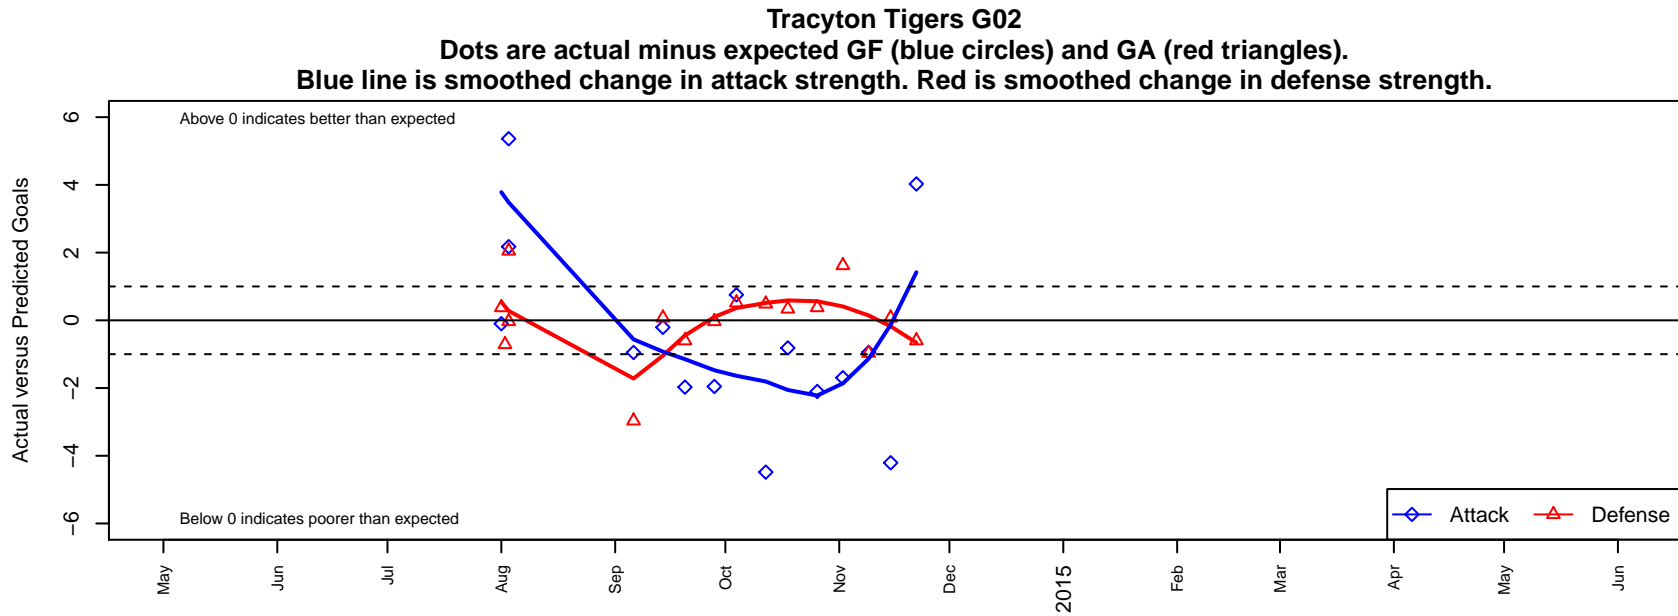

Tracyton Tigers G02

Tracyton SC
Tracyton, WA
G02 total strength=514
attack=0.49 defense=0.28
fall league = PSPL Copa U12

alt names used:
GU12 Select Tigers
Tracyton Soccer Club Tigers SC

Venues played:
2014 Dungeness Cup GU12
2014 PSPL Copa U12

**attack and defense variance (black dot)
relative to other teams
and top 10 in region**

**attack and defense rating
relative to others at age
and all opponents in last 13 months**

Performance relative to 13 month average